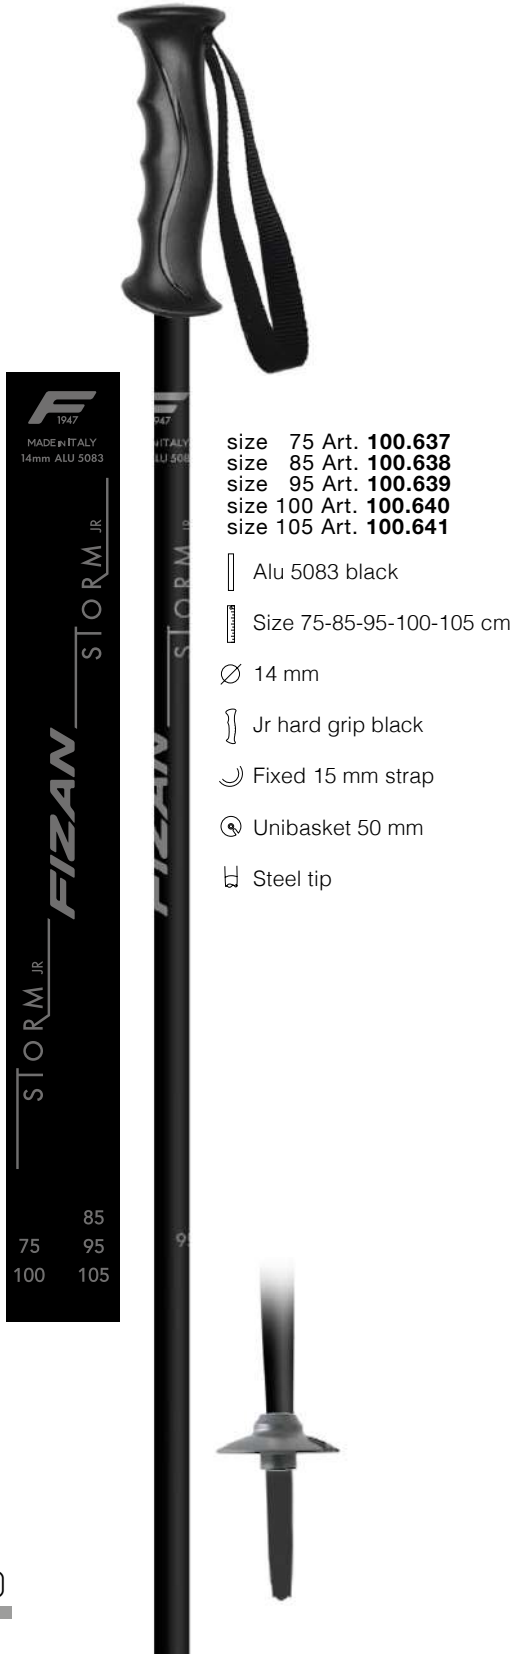

# RENTAL

RIDER  
125 cm

RIDER  
110 cm

RIDER  
115 cm

RIDER  
120 cm

RIDER  
130 cm

RIDER  
135 cm

size 110 Art. **100.288**  
size 115 Art. **100.289**  
size 120 Art. **100.290**  
size 125 Art. **100.291**  
size 130 Art. **100.292**  
size 135 Art. **100.293**

Alu 7075 brushed

Size 110-135 cm

Rental color code size

Ø 18 mm

1K trasp. grip

20 mm adjustable strap

E-basket steel tip

B-55 basket 55 mm

# ALPINE JUNIOR

**STORM JR**  
Black / grey

**STORM JR**  
Black / blue

**STORM JR**  
Black / green

size 75 Art. **100.637**  
size 85 Art. **100.638**  
size 95 Art. **100.639**  
size 100 Art. **100.640**  
size 105 Art. **100.641**

size 75 Art. **100.647**  
size 85 Art. **100.648**  
size 95 Art. **100.649**  
size 100 Art. **100.650**  
size 105 Art. **100.651**